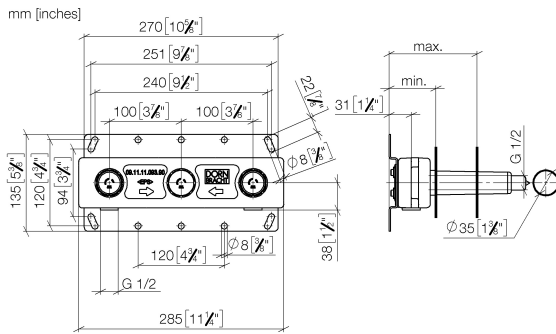

Concealed wall-mounted mixer centred spout -

35 700 970 90

- 3x dust cover
- 2x female thread 1/2" connections
- 1x female thread 1/2" outlet
- 3x sealing plug 1/2"
- gauge 100 mm

Recommended miscellaneous

Leak protection 1/2" -

12 010 970 90

- This article is needed 2x.

Concealed wall-mounted mixer centred spout -

35 700 970 90

| | | min | max |
|-----------------|---------|--------------|--------------|
| 36xxx361-FF | Madison | 85 [3 3/8"] | 145 [5 5/8"] |
| 36xxx809/819-FF | Vaia | 85 [3 3/8"] | 145 [5 5/8"] |
| 36xxx882/892-FF | Tara | 85 [3 3/8"] | 145 [5 5/8"] |
| 36xxx811-FF | CYO | 85 [3 3/8"] | 145 [5 5/8"] |
| 36xxx705-FF | CL. 1 | 110 [4 3/8"] | 150 [5 7/8"] |
| 36xxx782-FF | MEM | 110 [4 3/8"] | 150 [5 7/8"] |

Certificates

WRAS_2211003.

Concealed wall-mounted mixer centred spout -

35 700 970 90

Spare parts list

| No. | Item Number | Name | Quantity used | Delivery time |
|-----|--------------------|------------|---------------|---------------|
| 1 | 04 17 20 251 00 90 | base | 1 | 60 |
| 2 | 04 30 31 024 01 90 | fixing set | 2 | 2 |
| 3 | 09 31 20 092 90 | plug | 1 | 2 |
| 4 | 04 31 20 037 00 90 | plug | 2 | 2 |
| 5 | 09 21 02 173 90 | cap | 1 | 2 |
| 6 | 04 21 02 173 01 90 | cap | 2 | 2 |
| 7 | 90 23 01 174 00 90 | sleeve | 1 | 2 |
| 8 | 04 14 03 072 01 90 | gasket kit | 3 | 2 |