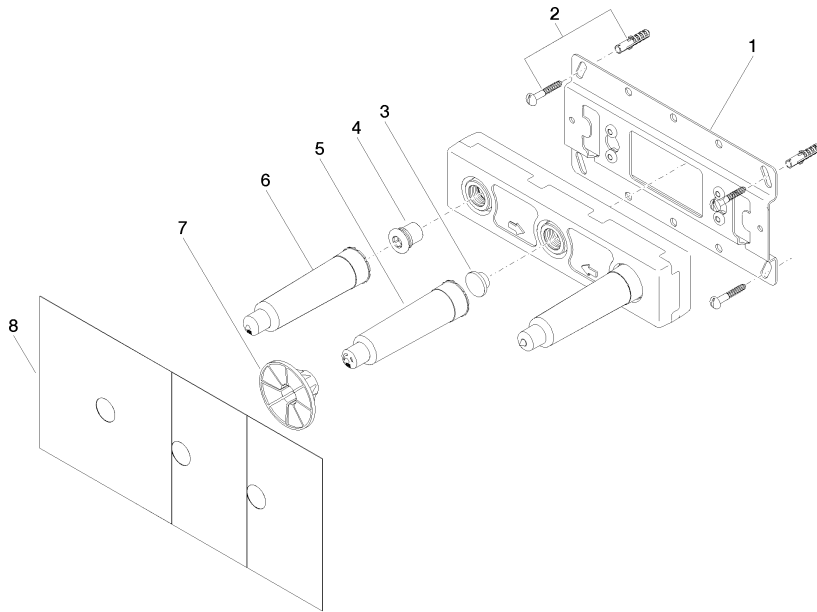

Concealed wall-mounted mixer centred spout -

35 700 970 90

- 3x dust cover
- 2x female thread 1/2" connections
- 1x female thread 1/2" outlet
- 3x sealing plug 1/2"
- gauge 100 mm

Recommended miscellaneous

Leak protection 1/2" -

12 010 970 90

- This article is needed 2x.

Concealed wall-mounted mixer centred spout -

35 700 970 90

| | | min | max |
|-----------------|---------|--------------|--------------|
| 36xxx361-FF | Madison | 85 [3 3/8"] | 145 [5 5/8"] |
| 36xxx809/819-FF | Vaia | 85 [3 3/8"] | 145 [5 5/8"] |
| 36xxx882/892-FF | Tara | 85 [3 3/8"] | 145 [5 5/8"] |
| 36xxx811-FF | CYO | 85 [3 3/8"] | 145 [5 5/8"] |
| 36xxx705-FF | CL. 1 | 110 [4 3/8"] | 150 [5 7/8"] |
| 36xxx782-FF | MEM | 110 [4 3/8"] | 150 [5 7/8"] |

Certificates

WRAS_2211003.

Concealed wall-mounted mixer centred spout -

35 700 970 90

Spare parts list

| No. | Item Number | Name | Quantity used | Delivery time |
|-----|--------------------|------------|---------------|---------------|
| 1 | 04 17 20 251 00 90 | base | 1 | 60 |
| 2 | 04 30 31 024 01 90 | fixing set | 2 | 2 |
| 3 | 09 31 20 092 90 | plug | 1 | 2 |
| 4 | 04 31 20 037 00 90 | plug | 2 | 2 |
| 5 | 09 21 02 173 90 | cap | 1 | 2 |
| 6 | 04 21 02 173 01 90 | cap | 2 | 2 |
| 7 | 90 23 01 174 00 90 | sleeve | 1 | 2 |
| 8 | 04 14 03 072 01 90 | gasket kit | 3 | 2 |